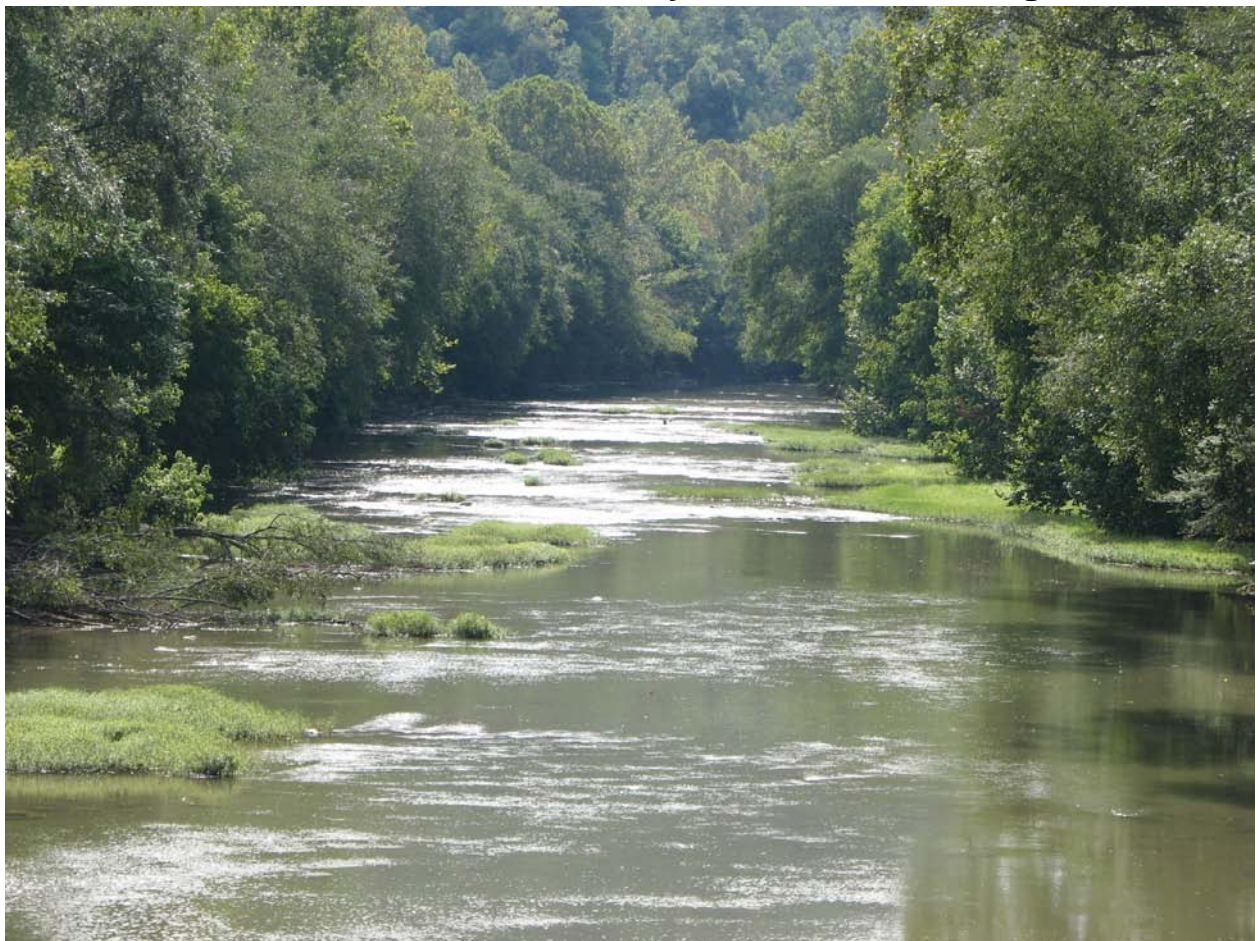

## **Cumberland River, Bell County, Pine Mountain Region**

**The Cumberland River and its tributaries provide water scenic beauty, fishing, water supply, and level land for agriculture and communities in Bell County and throughout the Pine Mountain Region. Photo by Dan Carey, Kentucky Geological Survey.**